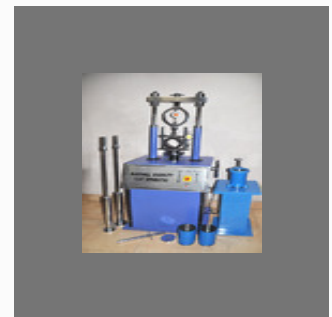

Yesha Lab Equipments

<https://www.indiamart.com/yeshalabequipments/>

We “Yesha Lab Equipments” are dependable and famous manufacturer and trader of a broad range of Civil Lab Equipments, Compression Testing Machine, Automatic Level Instrument, Aluminium Telescopic Tripod, etc.